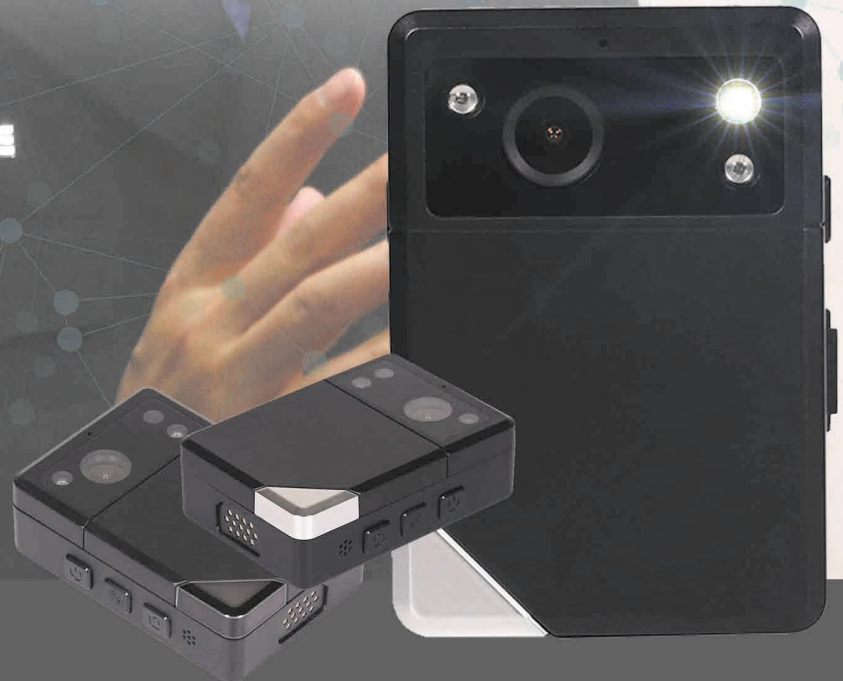

# Simple Design Body Camera M504

## Product features

 **Lower Power consumption , to protect the Privacy**  
No screen design

 **Compact and light weight design , more convenient to wear**  
Small size & light weight

 **14 hours in 720P resolution**  
Waterproof and dust proof standard up to IP67

 **Auto or Manual Up to 12 Meters at 0 Lux with Visible shape image**  
Infrared night vision

 **GPS and Glonass modules are optional for real-time positioning**  
GPS positioning

 **Waterproof and dust proof standard up to IP67**  
IP67

## Specification

Sensor	Sony 323
Lens angle	Built-in camera 130 degrees
Focus range	0.3-- infinity
Storage capacity	16GB,32GB,64GB,128GB
Digital zoom	Supports 64x digital zoom
Photo format	JPG file format Maximum output pixels; 32 Megapixel
Video camera	H.264 1080FHD, 720P, VGA(480P)
Video format	MP4
Infrared night vision	Within 6 meters to face recognition, up to 12 meters visible face detection
Audio frequency	Built-in microphone, speaker
Battery capacity	3.7V , 3500mAh(Continuous recording 15 hours) in lowest resolution
Video watermark	Device ID, Police ID, Date and Time
Video quality	Quality / Standard / Economy
Video time	5 minutes / 10 minutes / 15 minutes
Language	Chinese/English/Russian
Infrared night vision switching	Automatic
Video transmission	USB2.0
White light	Support
Important file tags	Support
GPS	Support
Pre-record /Post record	10 Seconds/30 Seconds
Loop recording	Support
Operating temperature	- 20 °Cto+ 70 °C
Storage temperature	- 30°C to + 80 °C
Dimension	85*60*29 (MM)